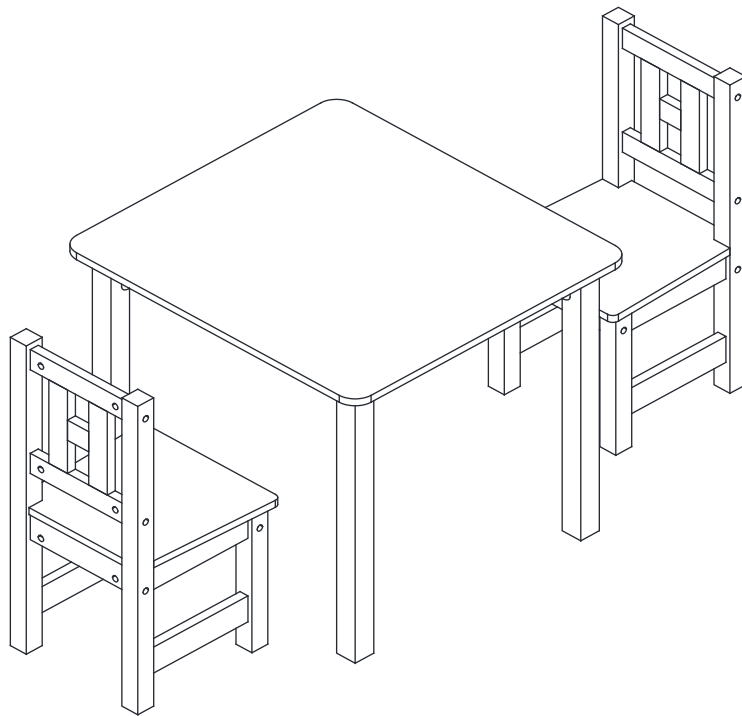

LITTLE NATION

HENDRIX TABLE AND CHAIRS

CAUTION:

ADULT ASSEMBLY IS REQUIRED. HARDWARE CONTAINS SCREWS WITH SHARP POINTS. KEEP UNASSEMBLED PARTS OUT OF THE REACH OF SMALL CHILDREN. ADULT SUPERVISION IS RECOMMENDED.

WARNING:

DO NOT STAND ON THE PRODUCT. DO NOT USE THE PRODUCT AS A STEP LADDER. DO NOT USE THE PRODUCT UNLESS ALL BOLTS, SCREWS AND KNOBS ARE FIRMLY SECURED. CHECK AND TIGHTEN ALL PARTS REGULARLY. MAXIMUM SAFE LOAD LIMIT: 50KG FOR TABLE AND CHAIRS. USE ON LEVEL SURFACE ONLY.