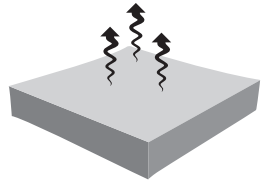

LITTLE nation

CRASH PAD

UNPACKING INSTRUCTIONS

1 UNPACK
Remove the compressed vacuum packed crash pad from the box

2 UNROLL
Carefully cut the securing tape and allow the crash pad to unroll

3 EXPAND
Remove the protective plastic bag and allow 24-48 hours for the crash pad to fully expand