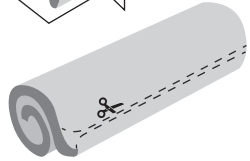

LITTLE nation

CRASH PAD

UNPACKING INSTRUCTIONS

1 UNPACK
Remove the compressed vacuum packed crash pad from the box

2 UNROLL
Carefully cut the securing tape and allow the crash pad to unroll

3 EXPAND
Remove the protective plastic bag and allow 24-48 hours for the crash pad to fully expand